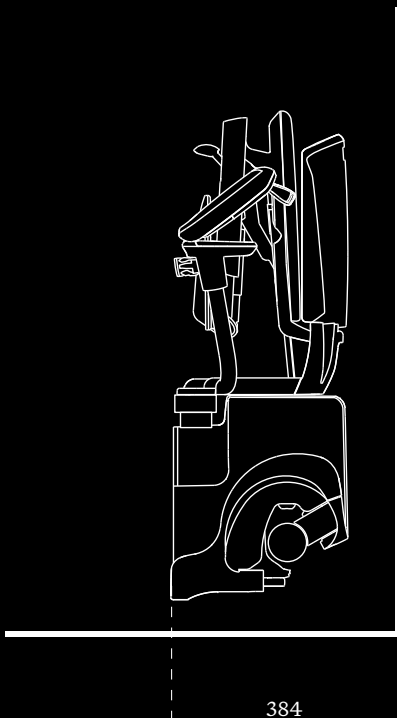

SPEZIFIKATION

Geschwindigkeit	Max 0,15 m/s
Antriebsart	Zahnstangenantrieb
Motorenleistung	350 W – Antriebsmotor 350 W – Horizontaler Motor
Gewichtskapazität	125 kg
Batterien	2 × 12V-Batterien; Gesamt 24V
Bedienung	Joysticksteuerung als Standard
Treppensteigung	Bis zu 70°
Zertifizierung	Maschinenrichtlinie 2006/42/EG und EN 81-40
Automatischer Stopp	Ja
Fußauflage	Ja
Einziehbarer Sicherheitsgurt	Ja

384

Der Flow2 Treppenlift ist eines der zuverlässigsten Produkte, mit denen ich das Vergnügen hatte zu arbeiten.”