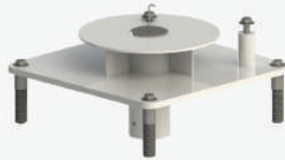

Semi-Recessed Anchor