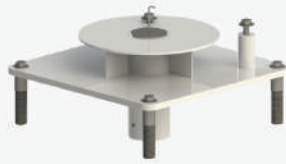

Semi-Recessed Anchor