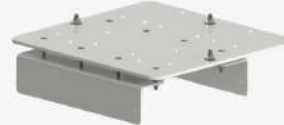

Wood Deck Anchor

For access to CADs, Revit drawings and more visit our Partner Login page on our website and become an Aqua Creek partner.

OPTIONS / ACCESSORIES

- Anchors for concrete or wood deck applications
- Cycle attachment to convert your lift into an aquatic bike
- Cover to protect your investment from the elements*
- Headrest for comfortable head support
- Powder coat and accent color options to match almost any decor
- Solar charging station to conserve energy
- Upper chest strap for added upper body support

* Color and material options available