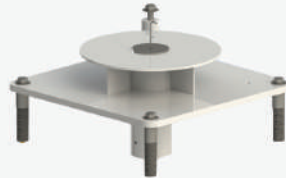

REVOLUTION

REVOLUTION SERIES

ITEM # F-702RLNA

U.S. Patent No. D507,769S

ABOUT

Thanks to its incredible diversity, The Revolution Pool Lift is making waves in the world of aquatics accessibility. From its 500 pound weight capacity to its adjustable seat pole and submersible 4-button handset, it's no wonder how this user-friendly lift got its name. While the whisper quiet 360 degree rotation guides you safely to and from the water, you can worry more about enjoying your day at the pool, and less about how you're going to get there.

ZSR-Nr. K 7514.14

NIF-Nr. 366 824

MWST-Nr. 567 970

Affordable recreation equipment for people of all abilities.

1.888.687.3552 | aquacreek.com | sales@aquacreek.com

REVOLUTION

APPLICATIONS

This lift works on in ground and some partially raised pools and spas. To see if this lift works with your pool, visit our website and download the application guide for this product, or contact our friendly sales team. This lift can be anchored to pool decks made of concrete. Choose the appropriate anchor system for your needs. Anchors sold separately.

Standard Anchor

Semi-Recessed Anchor

For access to CADs, Revit drawings and more visit our Partner Login page on our website and become an Aqua Creek partner.

OPTIONS / ACCESSORIES

- Anchoring options for concrete and paver applications
- Chest strap for additional upper body support
- Cover to protect your investment from the elements*
- Cycle attachment to convert your lift into an aquatic bike
- Headrest for additional support
- Pull out leg rest for additional wall clearances
- Rescue spine board option
- Sling seat option
- Solar charging station to conserve energy
- Transport cart for easy removal from pool side for storage**