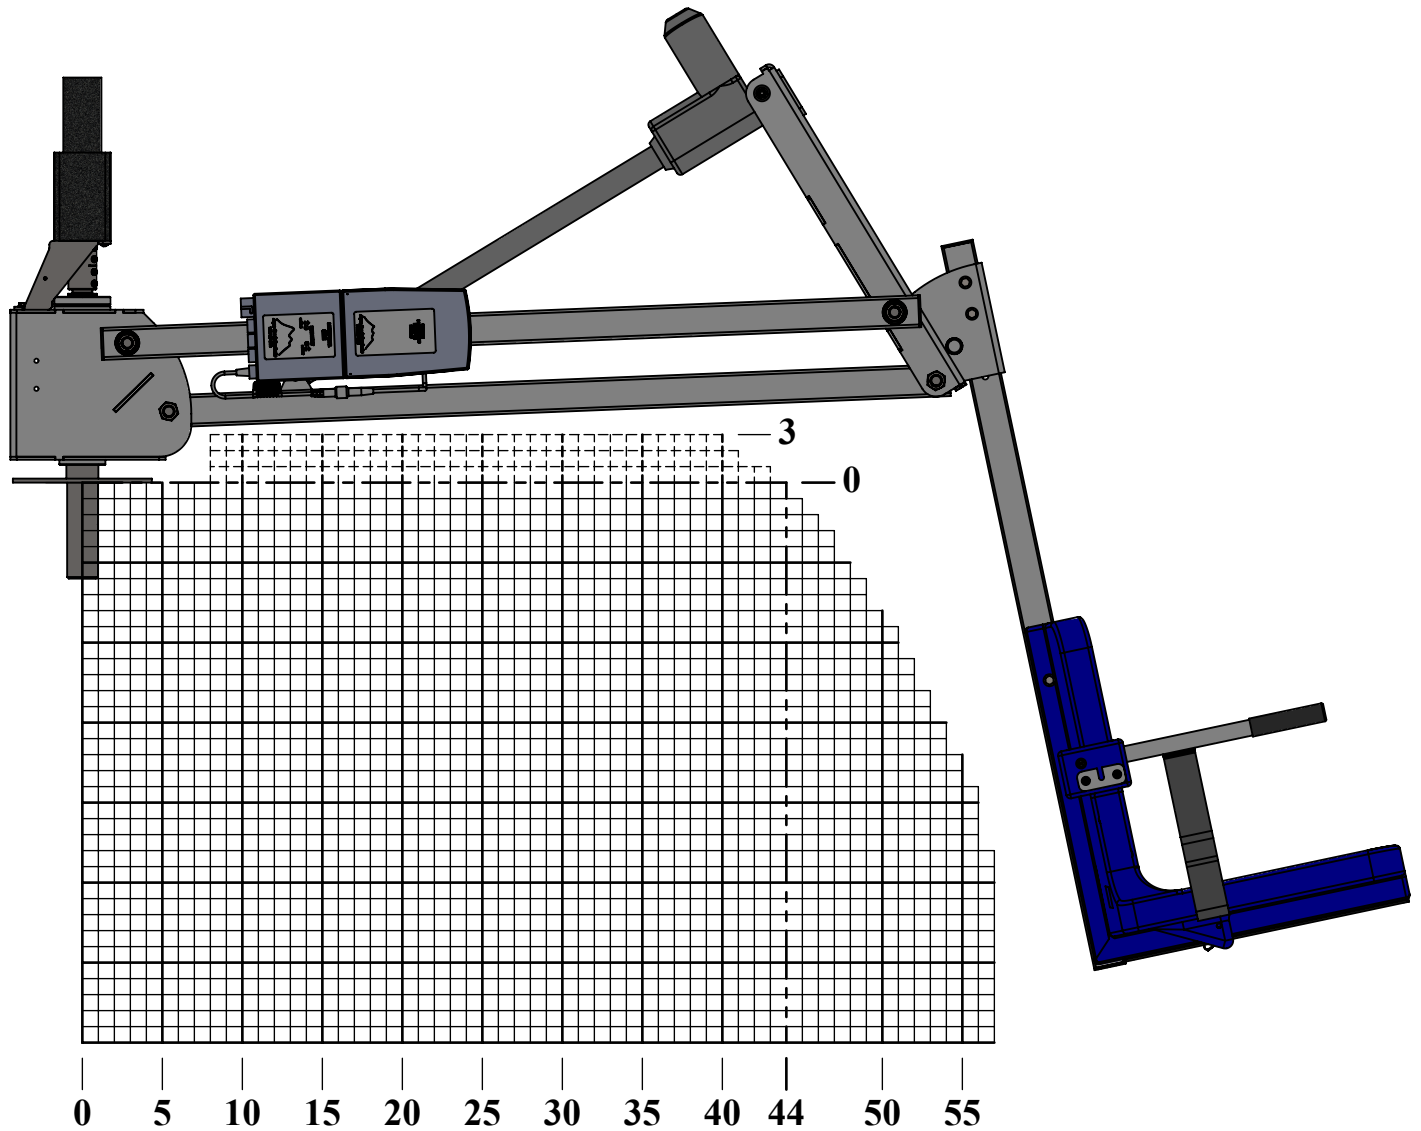

MIGHTY 600 GRAPH CHART

MINIMUM ADA SETBACK = 24"
 MAXIMUM ADA SETBACK = 44"

DRAW YOUR PROFILE ON THE GRAPH USING THE CENTER OF THE ANCHOR AS YOUR START POINT. ALL GRAPH LINES ARE IN 1" INCREMENTS.

strack Liftsysteme

Strack AG Tel. 0800 600 500 www.strack.ch ZSR-Nr. K 7514.14
 Ebnatstrasse 125 Fax 0800 600 900 info@strack.ch NIF-Nr. 366 824
 8200 Schaffhausen MWST-Nr. 567 970

PRODUCT:		MIGHTY 600	
PART #:		F-MTY600	
SCALE:	1:12	DATE:	4/2/2019
DRAWN BY:	KR	REVISION:	A