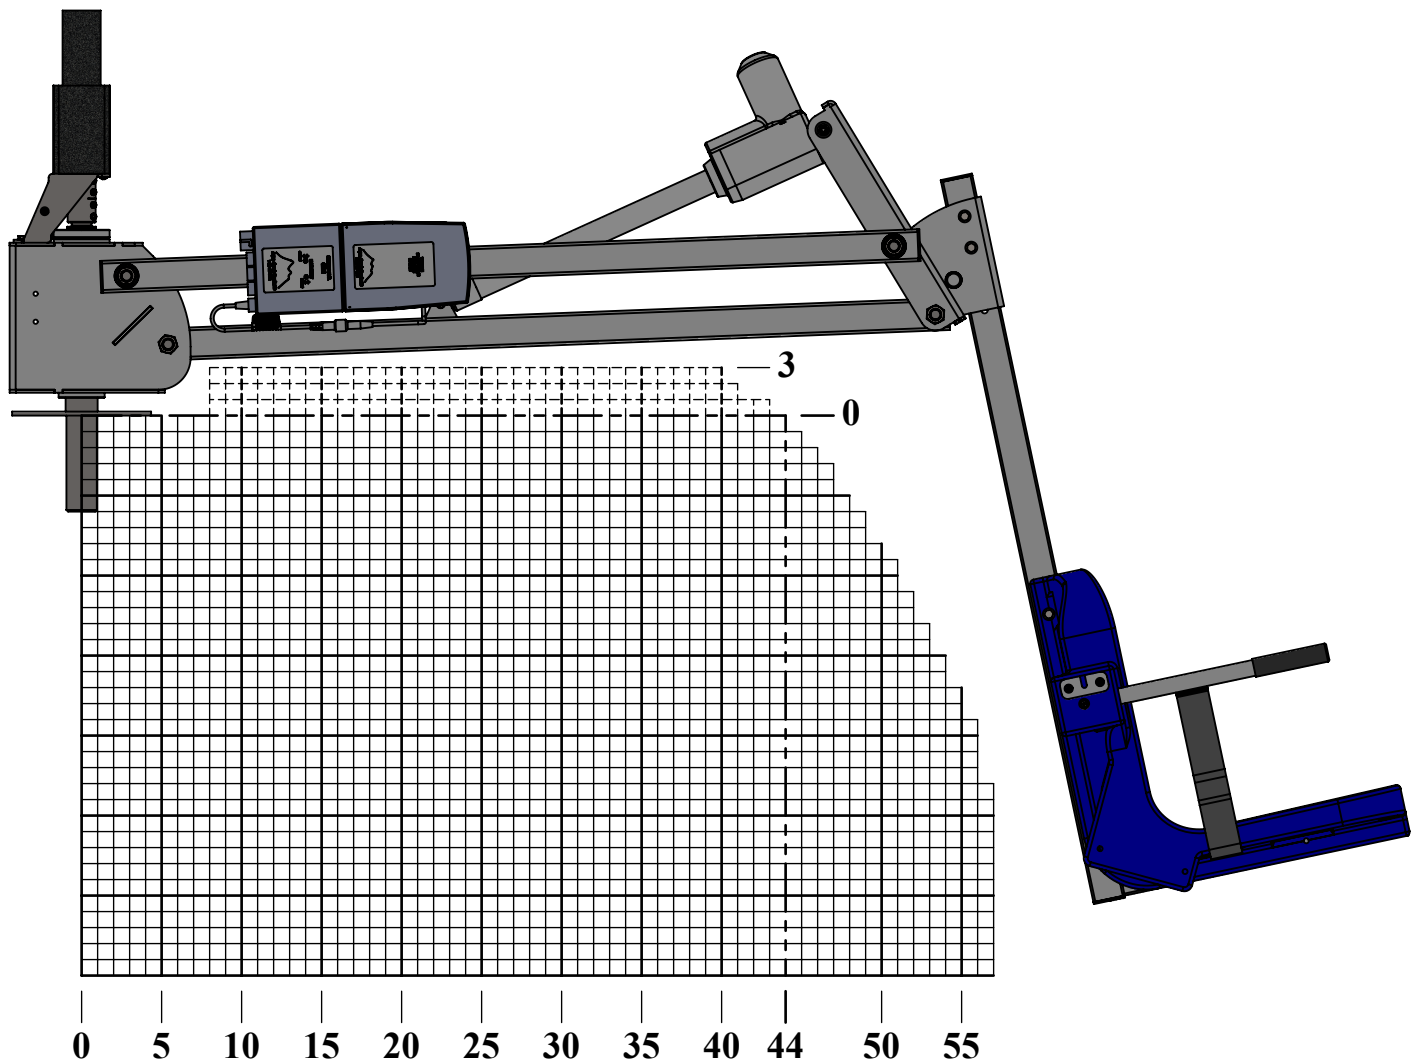

MIGHTY 400 GRAPH CHART

MINIMUM ADA SETBACK = 24"
 MAXIMUM ADA SETBACK = 44"

DRAW YOUR PROFILE ON THE GRAPH USING THE CENTER OF THE ANCHOR AS YOUR START POINT. ALL GRAPH LINES ARE IN 1" INCREMENTS.

Aqua Creek Products