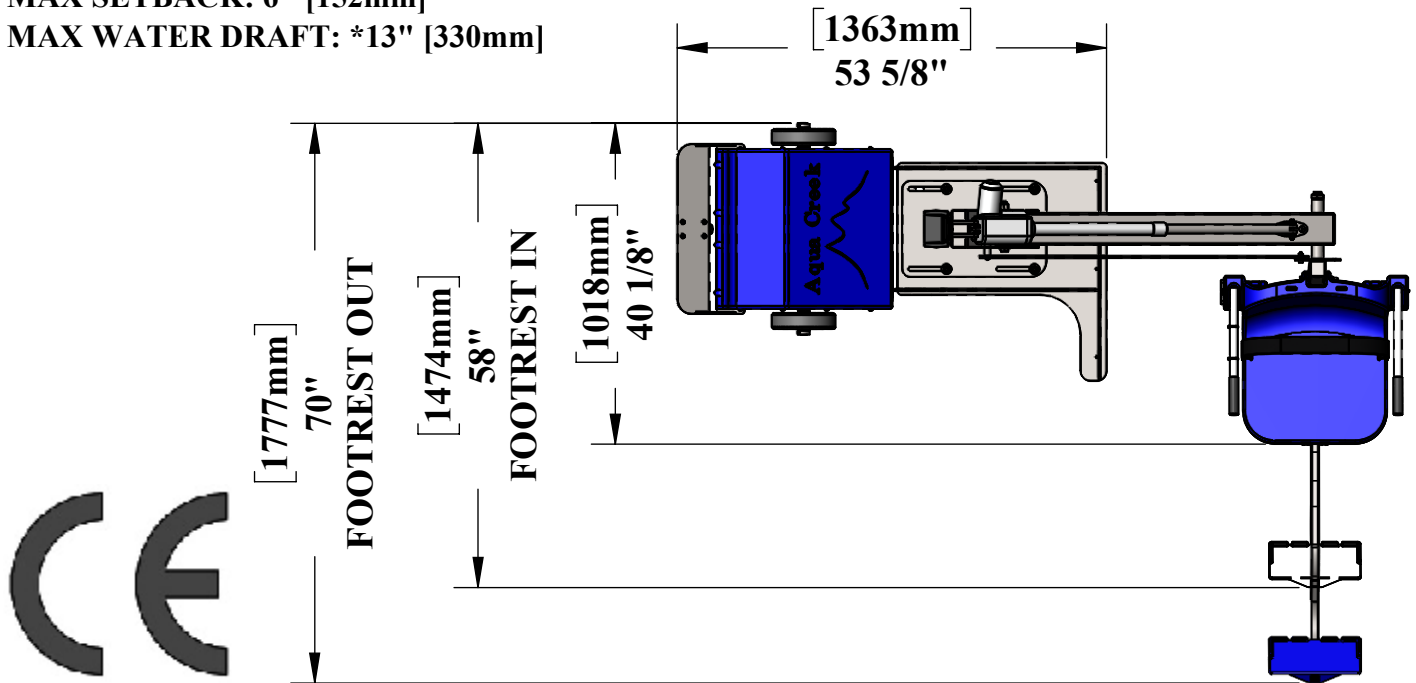

# PORTABLE PRO POOL 2 LIFT

US PATENT NO'S: [7,249,386 B2] |D507,769 S|

\*MEASUREMENT TAKEN WITH THE LIFT AT FULL LOAD\*

PRODUCT WEIGHT (NO COUNTERWEIGHT): 240lbs [108kg]

PRODUCT WEIGHT (WITH COUNTERWEIGHT): 840lbs [381kg]

MAX WEIGHT CAPACITY: 350lbs [160kg]

MAX SETBACK: 6" [152mm]

MAX WATER DRAFT: \*13" [330mm]

PRODUCT:		PORTABLE PRO POOL 2	
PART #:		F-PPP2	
SCALE:	1:24	DATE:	9/15/2020
DRAWN BY:	KR	REVISION:	01