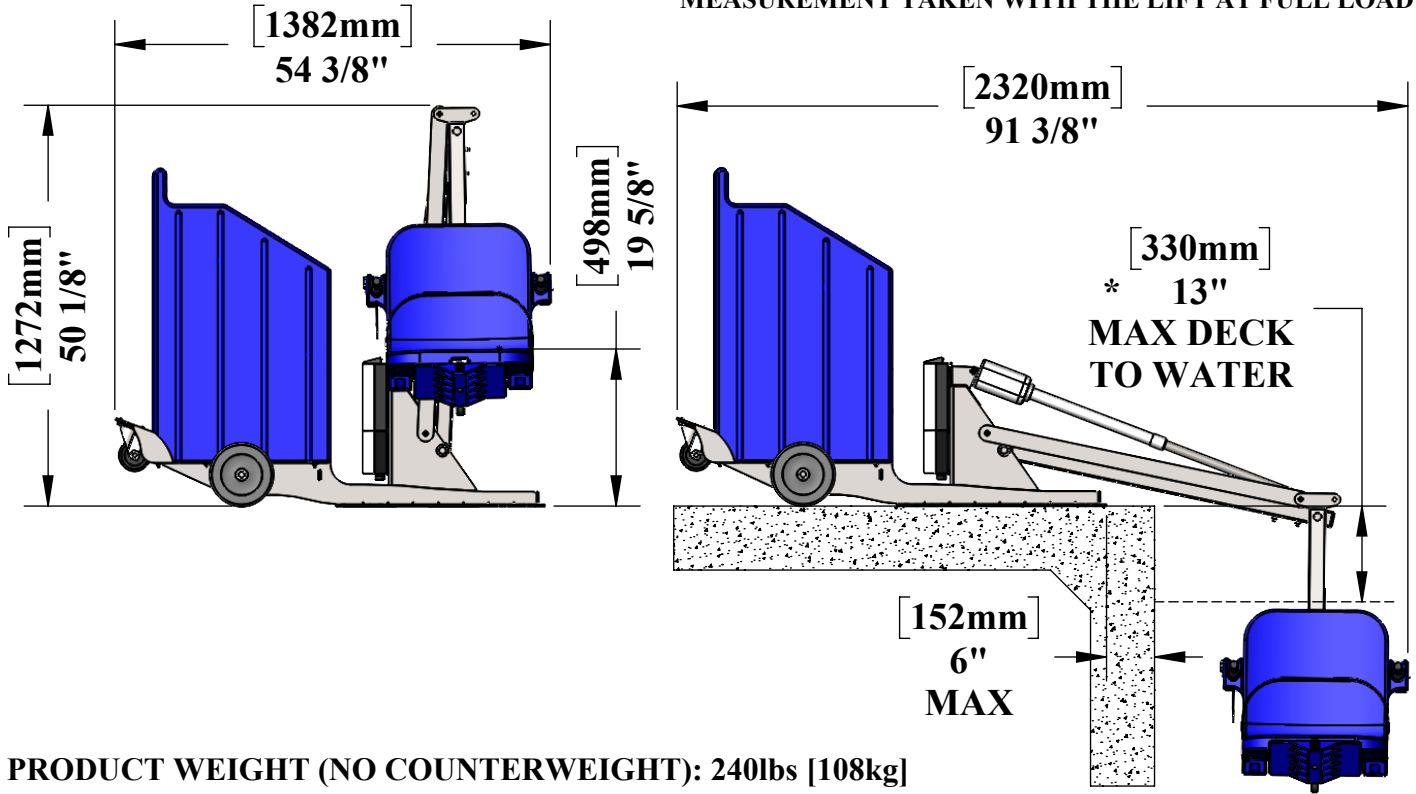

# PORTABLE PRO POOL 2 LIFT

US PATENT NO'S: [7,249,386 B2] |D507,769 S|

\*MEASUREMENT TAKEN WITH THE LIFT AT FULL LOAD\*

PRODUCT WEIGHT (NO COUNTERWEIGHT): 240lbs [108kg]

PRODUCT WEIGHT (WITH COUNTERWEIGHT): 840lbs [381kg]

MAX WEIGHT CAPACITY: 350lbs [160kg]

MAX SETBACK: 6" [152mm]

MAX WATER DRAFT: \*13" [330mm]

PRODUCT:		PORTABLE PRO POOL 2	
PART #:		F-PPP2	
SCALE:	1:24	DATE:	9/15/2020
DRAWN BY:	KR	REVISION:	01