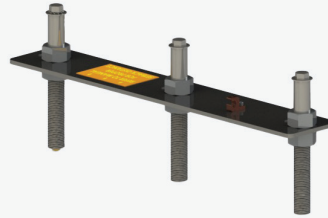

Paver Anchor

For access to CADs, Revit drawings and more visit our Partner Login page on our website and become an Aqua Creek partner.

OPTIONS / ACCESSORIES

- Anchoring options for concrete and paver applications
- Cover to protect your investment from the elements*
- Cycle attachment to convert to exercise bike
- Headrest for comfortable head support
- Solar charging station to conserve energy
- Transport cart for easy removal from pool side for storage**
- Upper chest strap for added torso stability

* Color and material options available

**Transport cart not usable with semi recessed anchor