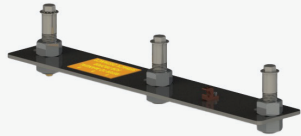

AMBASSADOR

APPLICATIONS

This lift works on in-ground and some partially raised pools and spas. To see if this lift works on your pool, visit our website and download the application guide, or contact our friendly sales team. This lift can also be anchored to pool decks made of concrete and pavers. Choose the appropriate anchor system for your needs. Anchors sold separately.

Standard Concrete Anchor