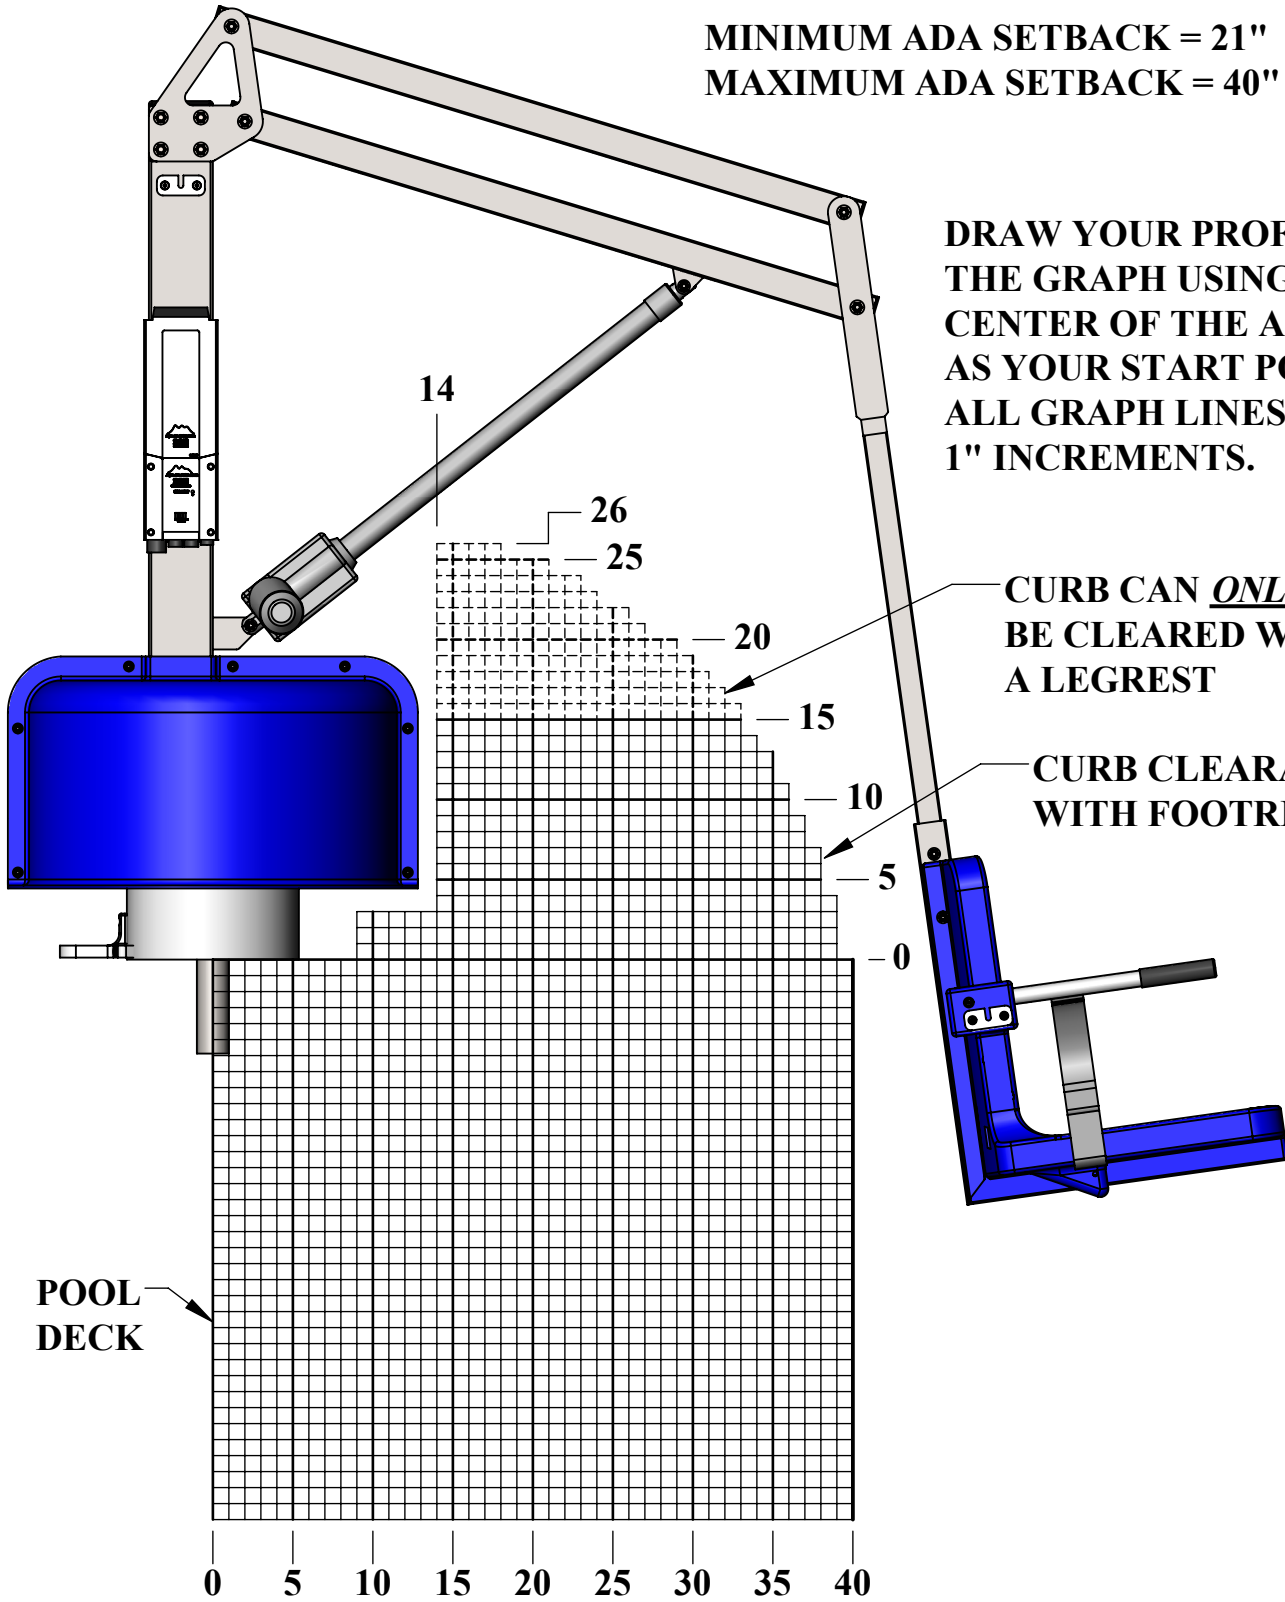

REVOLUTION GRAPH CHART

MINIMUM ADA SETBACK = 21"
 MAXIMUM ADA SETBACK = 36"

DRAW YOUR PROFILE ON THE GRAPH USING THE CENTER OF THE ANCHOR AS YOUR START POINT. ALL GRAPH LINES ARE IN 1" INCREMENTS.

CURB HEIGHT OVER 5" CAN ONLY BE CLEARED WITH A LEGREST

REVOLUTION GRAPH CHART

MINIMUM ADA SETBACK = 21"
 MAXIMUM ADA SETBACK = 40"

DRAW YOUR PROFILE ON THE GRAPH USING THE CENTER OF THE ANCHOR AS YOUR START POINT. ALL GRAPH LINES ARE IN 1" INCREMENTS.

9889 GARRYMORE LANE
 MISSOULA, MT 59808
 (406) 549-0769
 FAX (406) 549-2602

NOTE:
 *SPECIFICATIONS ARE SUBJECT TO CHANGE WITHOUT NOTICE

PRODUCT:	REVOLUTION	
PART #:	F-702RLNA	
SCALE:	1:12	DATE: 12/23/2019
DRAWN BY:	KR	REVISION: 04