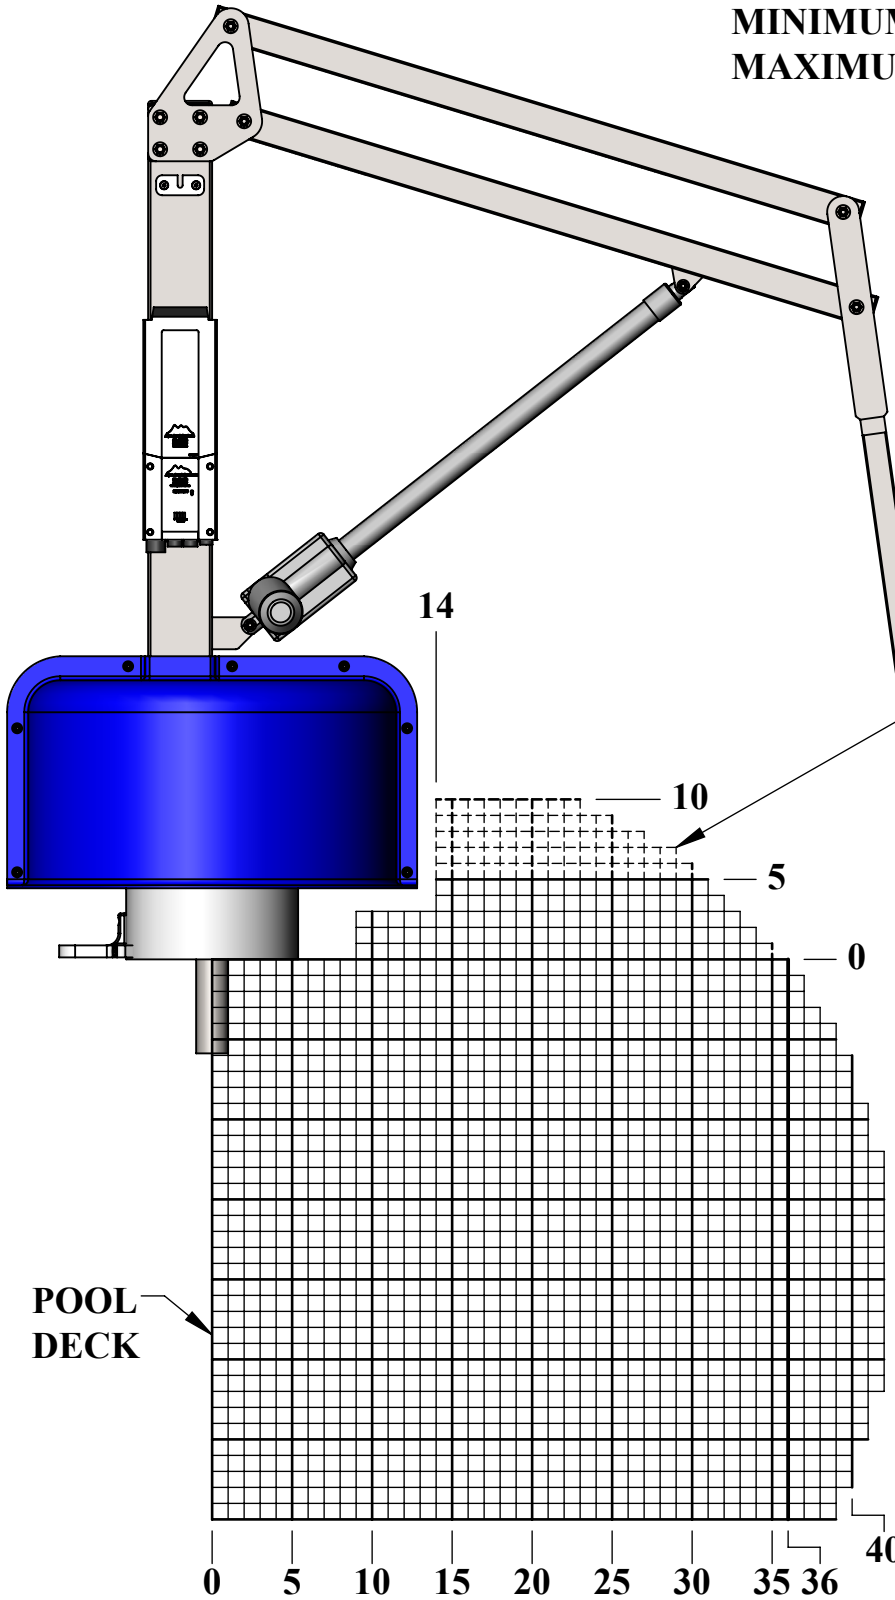

REVOLUTION GRAPH CHART

MINIMUM ADA SETBACK = 21"
 MAXIMUM ADA SETBACK = 36"

DRAW YOUR PROFILE ON THE GRAPH USING THE CENTER OF THE ANCHOR AS YOUR START POINT. ALL GRAPH LINES ARE IN 1" INCREMENTS.

CURB HEIGHT OVER 5" CAN ONLY BE CLEARED WITH A LEGREST

REVOLUTION GRAPH CHART

MINIMUM ADA SETBACK = 21"
 MAXIMUM ADA SETBACK = 40"

DRAW YOUR PROFILE ON THE GRAPH USING THE CENTER OF THE ANCHOR AS YOUR START POINT. ALL GRAPH LINES ARE IN 1" INCREMENTS.

9889 GARRYMORE LANE
 MISSOULA, MT 59808
 (406) 549-0769
 FAX (406) 549-2602

NOTE:
 *SPECIFICATIONS ARE SUBJECT TO CHANGE WITHOUT NOTICE

PRODUCT:	REVOLUTION	
PART #:	F-702RLNA	
SCALE:	1:12	DATE: 12/23/2019
DRAWN BY:	KR	REVISION: 04